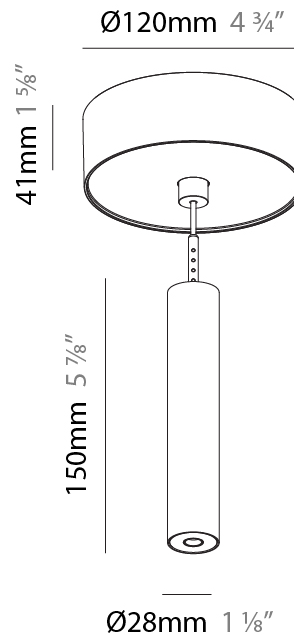

Series: Hangover
Subseries: Hangover Plug Monopoint Surface Canopy
Brand: Prolicht
Division: Architectural
Mounting Type: Suspension
Mounting Location: Ceiling
Subcategory: Pendant

PHYSICAL

Shape: Cylinder
Diameter (mm): 28
Diameter (in): 1 1/8
Height (mm): 150
Height (in): 5 7/8
Max. Overall Height (mm): 2150
Max. Overall Height (in): 84 3/8
Light Distribution: Downlight
Weight (kg): 0.422
Weight (lbs): 0.93
Fixture Finish: SSR / BKV / CWI / CRY / HAB / LAG / UFT / ITA / RUA / RUR / MIC / FTG / MYG / TWT / LOD / PUS / FRO / FUP / KIA / POP / BLS / SPG / MEY / GOH / GUM / CHC / COM / ABZ / JAG / OBR / MOS / ROR
Fixture Material: Aluminum
Cable Details: 2000mm or 4000mm Black Cable

ELECTRICAL

Lamp Type: LED (Zhaga Standard)
Input Wattage (W): 6.6
Total Output Wattage (W): 6
Dimming: Tri-Mode (Non-Dimming and Phase Dimming (120Vac only) and 0-10V Dimming)
Driver Included: Yes
Driver Location: External
Driver Type: Constant Current - Universal
Driver Class: Class 2
Housing: ENCP3 w/Quick Connect
Input Voltage (V): 120 - 277
Constant Current (MA): 500

LED

Number of LEDs: 1
Color Temperature (°K): 2700 / 3000 / 4000
Max. Delivered Lumen (lm): 330 / 360 / 380
CRI: >90 CRI
Efficiency (%): 86
Lamp Life (hrs): 50000
Upon Request: ***3500K available in minimum quantities (larger quantities upon request)

OPTICAL

Optic°: 24 / 32 / 34 / 55 / 58

RATINGS AND CERTIFICATIONS

Certified By: Certified for North American Standards
IP rating: IP20