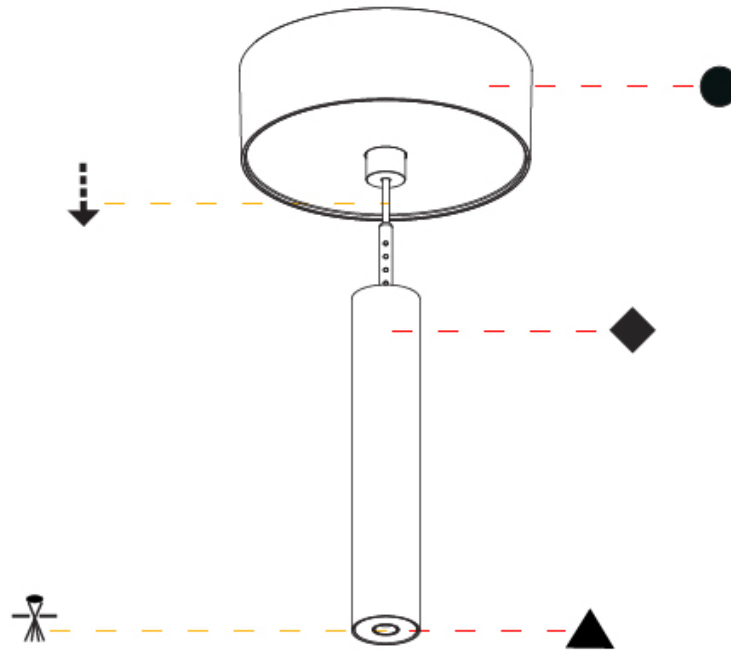

Shape: Cylinder
 Diameter (mm): 28
 Diameter (in): 1 1/8
 Height (mm): 150
 Height (in): 5 7/8
 Max. Overall Height (mm): 2150
 Max. Overall Height (in): 84 3/8
 Light Distribution: Downlight
 Weight (kg): 0.422
 Weight (lbs): 0.93
 Fixture Finish: SSR / BKV / CWI / CRY / HAB / LAG / UFT / ITA / RUA / RUR / MIC / FTG / MYG / TWT / LOD / PUS / FRO / FUP / KIA / POP / BLS / SPG / MEY / GOH / GUM / CHC / COM / ABZ / JAG / OBR / MOS / ROR
 Fixture Material: Aluminum
 Cable Details: 2000mm or 4000mm Black Cable

OPTICAL

Optic°: 24 / 32 / 34 / 55 / 58

RATINGS AND CERTIFICATIONS

Certified By: Certified for North American Standards
 IP rating: IP20

HANGOVER PLUG MONOPOINT SURFACE CANOPY SUSPENSION

A30824-

PROJECT
TYPE
SPECIFIER
QUANTITY
DATE

Shape: Cylinder
 Diameter (mm): 28
 Diameter (in): 1 1/8
 Height (mm): 300
 Height (in): 11 13/16
 Max. Overall Height (mm): 2300
 Max. Overall Height (in): 90 3/16
 Light Distribution: Downlight
 Weight (kg): 0.75
 Weight (lbs): 1.65
 Fixture Finish: SSR / BKV / CWI / CRY / HAB / LAG / UFT / ITA / RUA / RUR / MIC / FTG / MYG / TWT / LOD / PUS / FRO / FUP / KIA / POP / BLS / SPG / MEY / GOH / GUM / CHC / COM / ABZ / JAG / OBR / MOS / ROR
 Fixture Material: Aluminum
 Cable Details: 2000mm or 4000mm Black Cable

Shape: Cylinder
 Diameter (mm): 28
 Diameter (in): 1 1/8
 Height (mm): 450
 Height (in): 17 11/16
 Max. Overall Height (mm): 2450
 Max. Overall Height (in): 96 7/16
 Light Distribution: Downlight
 Weight (kg): 0.504
 Weight (lbs): 1.11
 Fixture Finish: [SSR / BKV / CWI / CRY / HAB / LAG / UFT / ITA / RUA / RUR / MIC / FTG / MYG / TWT / LOD / PUS / FRO / FUP / KIA / POP / BLS / SPG / MEY / GOH / GUM / CHC / COM / ABZ / JAG / OBR / MOS / ROR](#)
 Fixture Material: Aluminum
 Cable Details: [2000mm or 4000mm Black Cable](#)